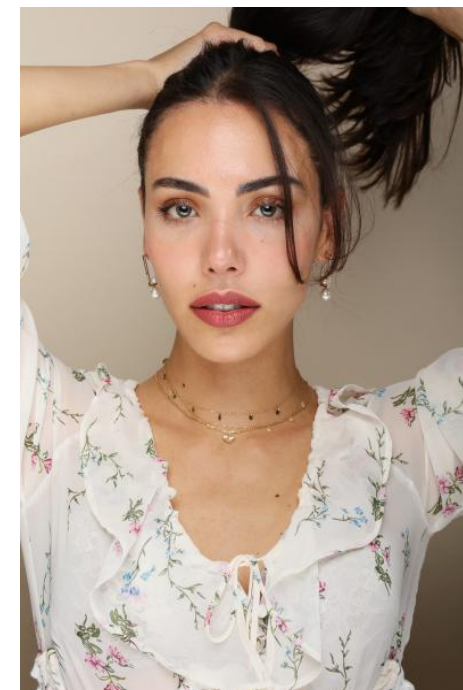

Splendide
INTERNATIONAL MODELS

TORSTR. 41 · 10119 BERLIN · PHONE +49.30.48 49 48 94
[HTTP://WWW.SPLENDIDE-MODELS.COM](http://www.splendide-models.com) BOOKING@SPLENDIDE-MODELS.COM